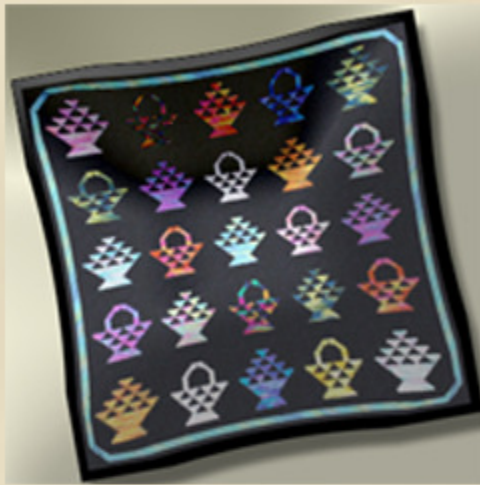

Retired Designs

All designs the retired designs are only available by special request

Baskets

Order # AC001
Chart $6.00
10.4" x 10.2"
26cm x 25.5cm